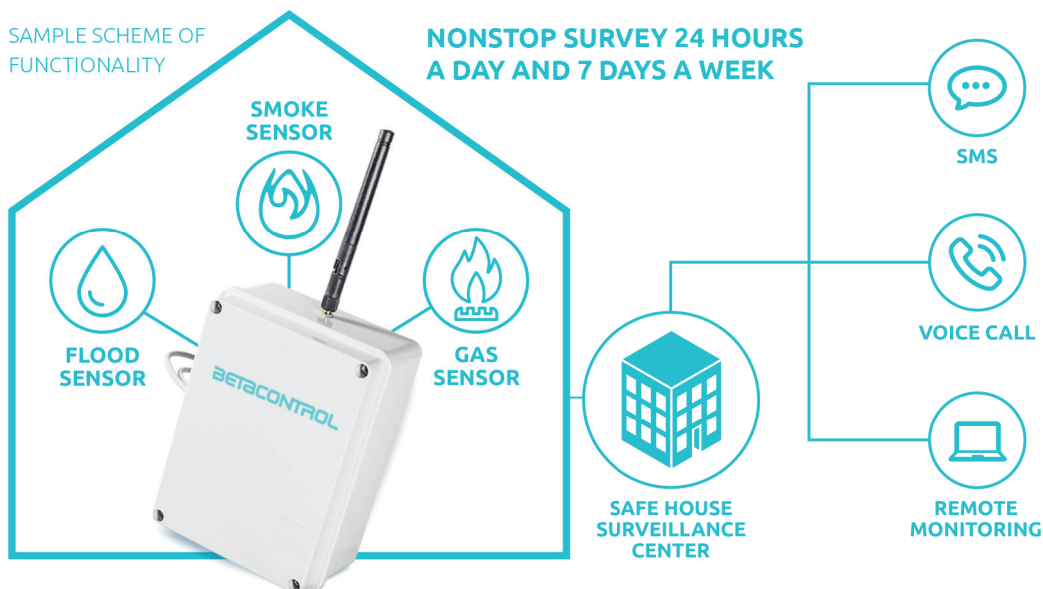

Do not wait until something happens!

Comprehensive protection of property, you and your loved ones thanks to the **LORAGATE** security sensor system.

Comprehensive protection

Fire, water, gas? No problem. Protecting your house or apartment has never been easier. Thanks to a sophisticated system of safety intelligent sensors, you can easily monitor any possible danger. Our surveillance center will easily solve all unexpected situations for you and through a call from the operator or sending a warning SMS you immediately know what is happening. You can leave your concerns about comfort, convenience and safety fully to us. **We will secure your home from the cellar to the roof.**

Main advantages

- permanent protection of your loved ones
- easy and quick installation
- low acquisition and operating costs
- permanent connection to the surveillance center
- recognition of unusual situations
- possibility of early call for help
- immediate warning to the mobile phone

Key properties

- NONSTOP online operation
- possibility of connecting any number of safety sensors
- long service life
- reliability

BETACONTROL

Beta Control s.r.o.
Černého 829/58, 635 00 Brno-Bystrc
Česká republika